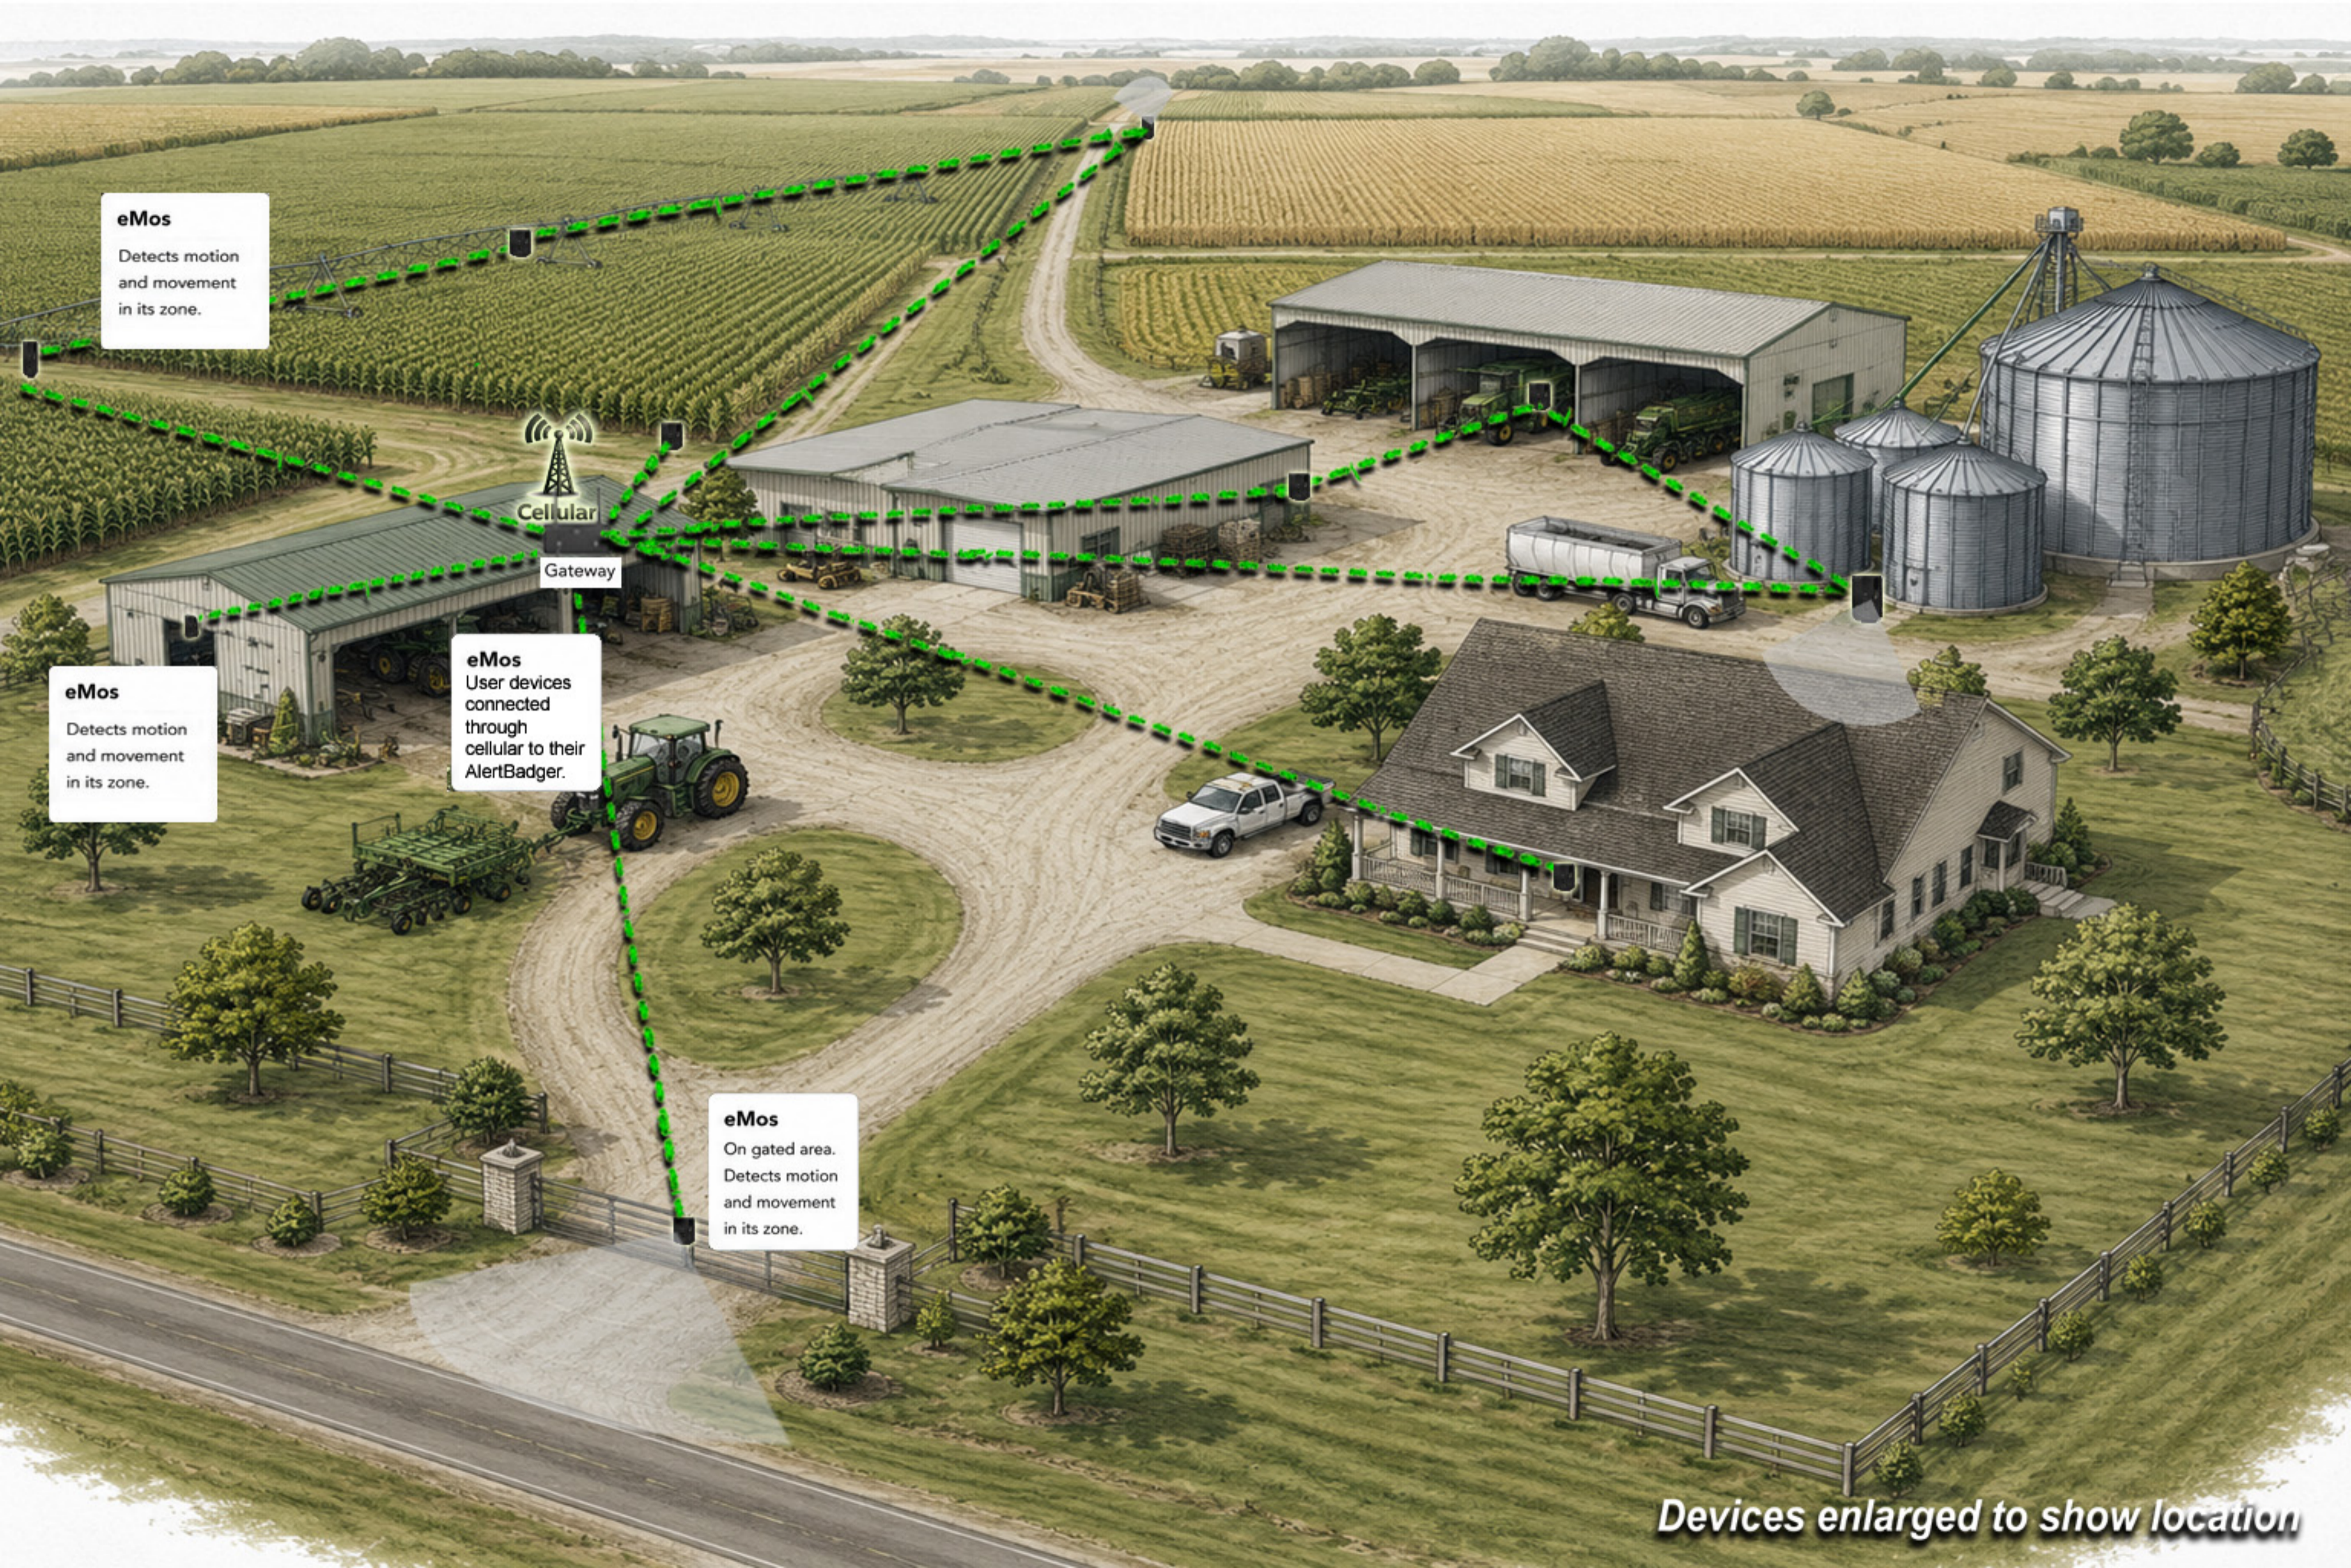

eMos
Detects motion and movement in its zone.

eMos
User devices connected through cellular to their AlertBadger.

eMos
Detects motion and movement in its zone.

eMos
On gated area. Detects motion and movement in its zone.

Devices enlarged to show location